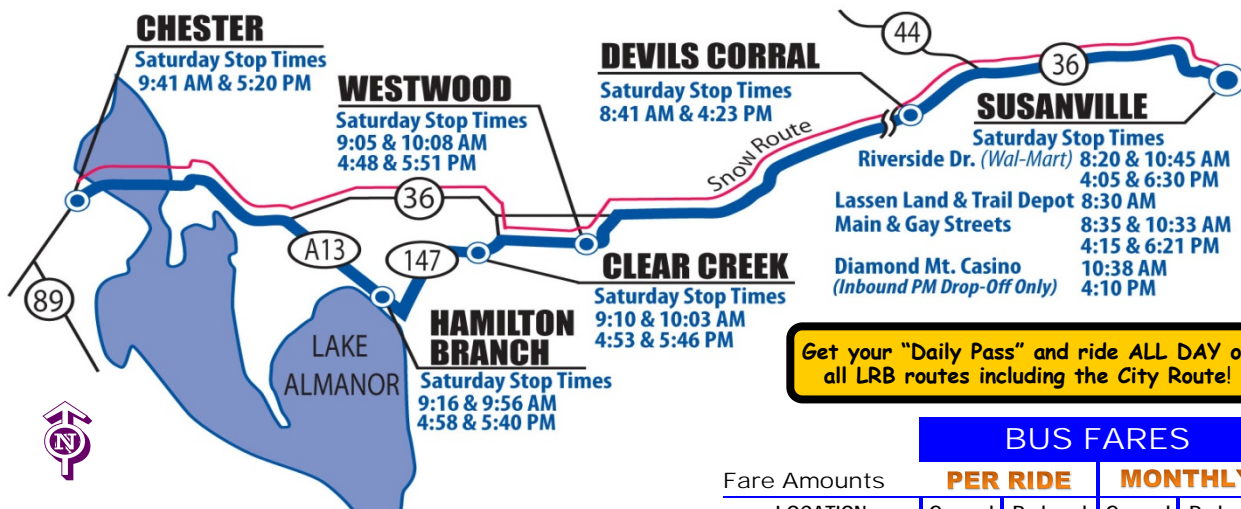

West County Route

CHESTER
Saturday Stop Times
9:41 AM & 5:20 PM

WESTWOOD
Saturday Stop Times
9:05 & 10:08 AM
4:48 & 5:51 PM

DEVILS CORRAL
Saturday Stop Times
8:41 AM & 4:23 PM

SUSANVILLE
Saturday Stop Times
Riverside Dr. (Wal-Mart) 8:20 & 10:45 AM
4:05 & 6:30 PM
Lassen Land & Trail Depot 8:30 AM
Main & Gay Streets 8:35 & 10:33 AM
4:15 & 6:21 PM
Diamond Mt. Casino (Inbound PM Drop-Off Only) 10:38 AM
4:10 PM

CLEAR CREEK
Saturday Stop Times
9:10 & 10:03 AM
4:53 & 5:46 PM

HAMILTON BRANCH
Saturday Stop Times
9:16 & 9:56 AM
4:58 & 5:40 PM

Get your "Daily Pass" and ride ALL DAY on all LRB routes including the City Route!

NOTE SNOW ROUTE: At times snow causes poor road conditions. Please be aware during these times the LRB will experience modifications to the bus route which will impact all stops on SR 147 and CR A13. The *West County Snow Route* is indicated by the red line on route map. Please make sure and call the LRB office during these poor weather conditions to make sure the bus is running in your area.

PASSES	
Monthly	$90.00
Reduced	
Monthly	$45.00
Daily	$5.00
Reduced	
Daily	$2.50

BUS FARES

Fare Amounts	PER RIDE		MONTHLY	
	General	Reduced	General	Reduced
Susanville to/from Chester	$4.00	$2.00	$90.00	$45.00
Susanville to/from Hamilton Branch	$3.00	$1.50		
Susanville to/from Clear Creek	$3.00	$1.50		
Susanville to/from Westwood	$3.00	$1.50		
Susanville to/from Devil's Corral	$2.00	$1.00		
Hamilton Branch to/from Clear Creek	$1.00	$.50		

WEST COUNTY ROUTE SCHEDULE

Route runs Monday thru Saturday *except* Holidays (listed previously in Rider's Guide.)
"Flag" the Bus anywhere along the route at any "safe" location for a pick-up.