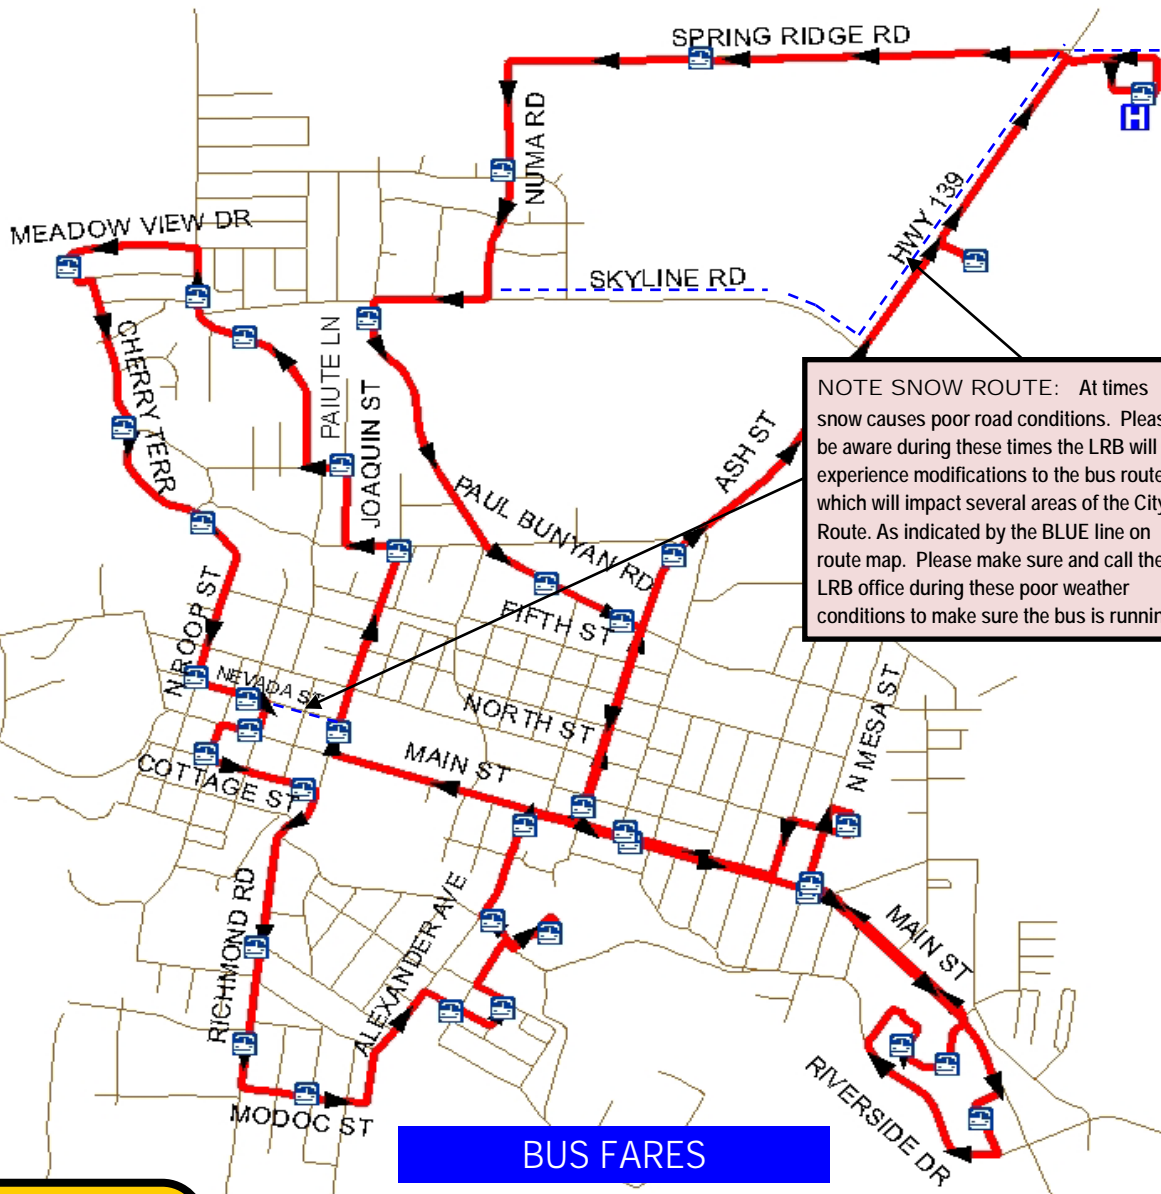

Susanville City Fixed Route

NOTE SNOW ROUTE: At times snow causes poor road conditions. Please be aware during these times the LRB will experience modifications to the bus route which will impact several areas of the City Route. As indicated by the BLUE line on route map. Please make sure and call the LRB office during these poor weather conditions to make sure the bus is running

Get your "Daily Pass" and ride ALL DAY on the City Route! *Please Note* that the City Route Daily Passes are good on the City Route only.

BUS FARES

PER RIDE		MONTHLY PASS	
General	Reduced	General	Reduced
\$1.00	\$.50	\$40.00	\$20.00

Daily General Pass \$3.00 & Daily Reduced Pass is \$1.50